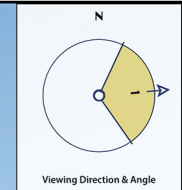

Photomontage